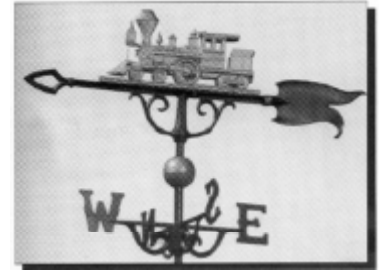

WEATHER VANES

(CAST ALUMINUM)

WV3 24" (BLACK ONLY)

COUNTRY DOCTOR	ROOSTER	COW
HORSE	PHEASANT	PIG
DUCK	RETRIEVER	
SAILBOAT	EAGLE	

WV4 30" (BLACK ONLY) or WV5 30" (GOLD BRONZE, COLOR, PEWTER)

AIRPLANE	FIREMAN	MOOSE
AMISH BUGGY	FLAMINGO	MOTORCYCLE
ANTIQUE AUTO	GARGOYLE	OWL
BASS	GERMAN SHEPHARD	PALM TREE
BLACK LAB	GOLDEN RETRIEVER	PELICAN
BLUE HERON	GOLFER MAN/LADY	PHEASANT
BUCK	HANSOM CAB	PROSPECTOR & CACTUS
BULL RIDER	HORSE	ROOSTER
CARDINAL	HORSE (DRAFT)	SAILBOAT
CAT (STANDING)	HUMMINGBIRDS	SCHOONER
CHEVY (1913)	LAMPLIGHTER	SPEAR
COUNTRY DOCTOR	LIBERTY FLAG	SQUIRREL & PINES
COW	LIGHTHOUSE	TOWN CRIER
COWBOY	LOCOMOTIVE	TRACTOR
DEER & PINES	LOON	TROUT
DOVE OF PEACE	MACAW	WHALE
EAGLE	MARE & COLT	FIRE WAGON
ELK	MONARCH	

WV6 30" FULL BODIED (GOLD BRONZE, RUST, OR VERDIGRE)

EAGLE	ROOSTER	GOOSE
HORSE	COUNTRY DOCTOR	

WV6 30" FULL BODIED (GOLD BRONZE, RUST, OR VERDIGRE)

ROOSTER	SAILBOAT
YACHT	HORSE
LOCOMOTIVE	EAGLE

NOTE: NOT ALL ORNAMENTS ARE AVAILABLE IN ALL FINISHES PLEASE CALL BEFORE ORDERING.